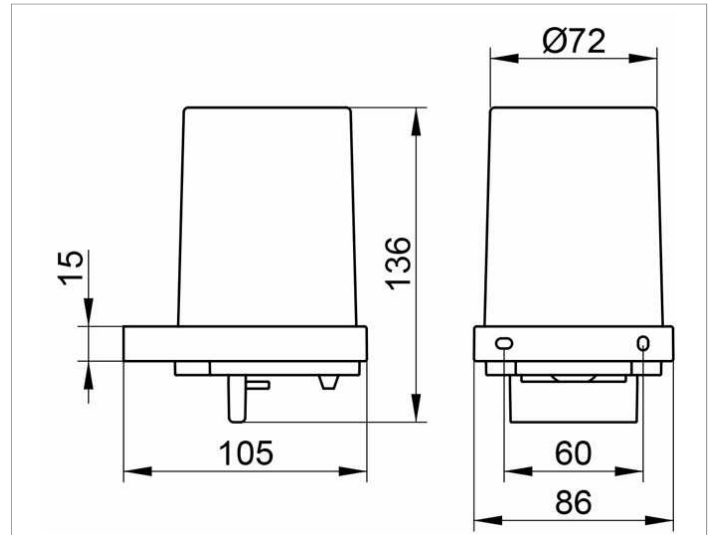

Edition 11

11152019000 Distributeur de savon liquide

PRODUIT

DESSIN

CARACTÉRISTIQUES DU PRODUIT

verre cristal mat, complet avec support et pomp,
pour savon liquide

Capacité : env. 180 ml

Dosage : env. 0,5 ml/pression

SURFACE

chromé

SPÉCIFICATIONS

KEUCO EDITION 11 11152019000 lotion dispenser
complete with holder and pump

Chromed holder for lotion dispenser, frosted crystal glass, clean and
clear-cut design into

geometric shapes, easy to clean, for liquid soap

Holder with tumbler - frosted crystal glass Item no. 11152009000

Capacity 6.09 oz, dose 0.02 oz / stroke

Height 5-3/8", width 3-3/8", 4-1/8",

Comes with corrosion resistant mounting hardware