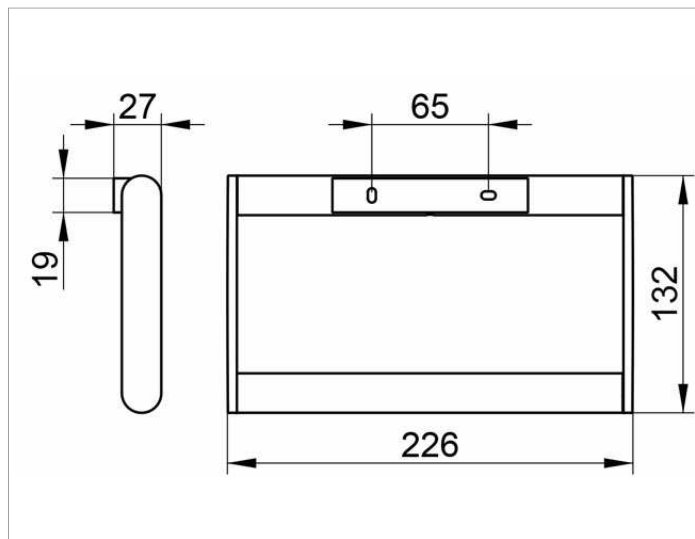

Plan  
14921010000 Porte-serviettes anneau

**PRODUIT**

**DESSIN**

**SURFACE**

chromé

**SPÉCIFICATIONS**

KEUCO PLAN towel ring 14921010000  
Chrome-plated towel ring in a stylish yet functional design  
Closed form, rectangular  
Towel arm swivels, load bearing up to 55 lb, anti static, easy to clean  
Width 8-7/8", height 5-3/16"  
The towel ring is fitted with 2 hidden fixing points  
incl. corrosion-free mounting material