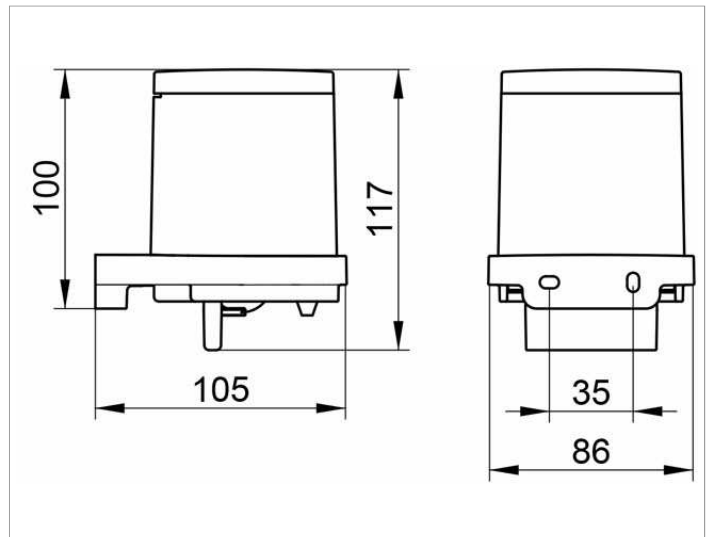

Collection Moll

12752010100 Distributeur de savon liquide

PRODUIT

DESSIN

CARACTÉRISTIQUES DU PRODUIT

gobelet en plastique mat, complet avec support et pompe, pour savon liquide

Capacité : env. 180 ml

Dosage : env. 0,5 ml/pression

SURFACE

chromé/blanc

SPÉCIFICATIONS

KEUCO COLLECTION MOLL lotion dispenser 12752010100 for wall installation (6.09 oz)

Chrome-plated lotion dispenser in an esthetic design, holder with slightly rounded edges, with plastic cup, white, matt

An exchangeable, high-class and long-lasting pump,

Capacity: approx. 6.09 oz, for standard liquid soap,

Dosage: approx. 0,02 oz/stroke

Base diameter: 3-3/8", Height 3-15/16"

Projection: 5-1/2"

The lotion dispenser is fitted with two hidden fixing points incl. corrosion-free mounting material