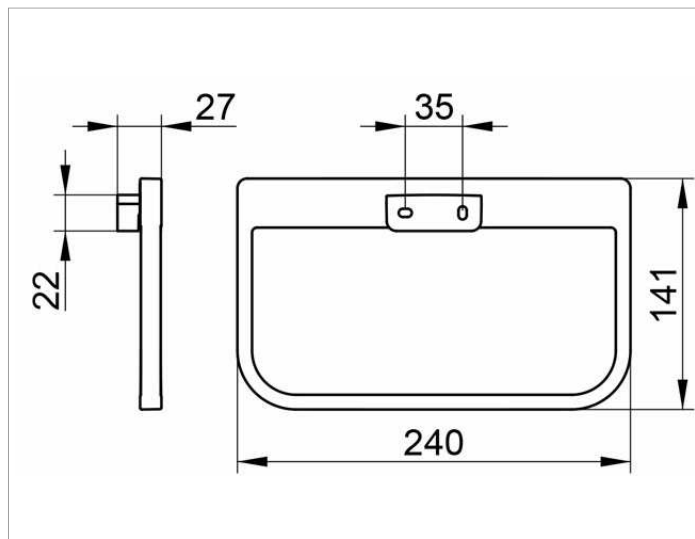

Collection Moll

12721010000 Porte-serviettes anneau

PRODUIT

SURFACE

chromé

DESSIN

SPÉCIFICATIONS

KEUCO COLLECTION MOLL towel ring 1272010000

Chrome-plated towel ring in an esthetic design with slightly rounded edges, closed form, rectangular, bottom edges are rounded, towel ring swivels, anti-static, easy to clean

Width 9-7/16", Height 9-9/16"

The towel ring is fitted with two hidden fixing points
incl. corrosion-free mounting material