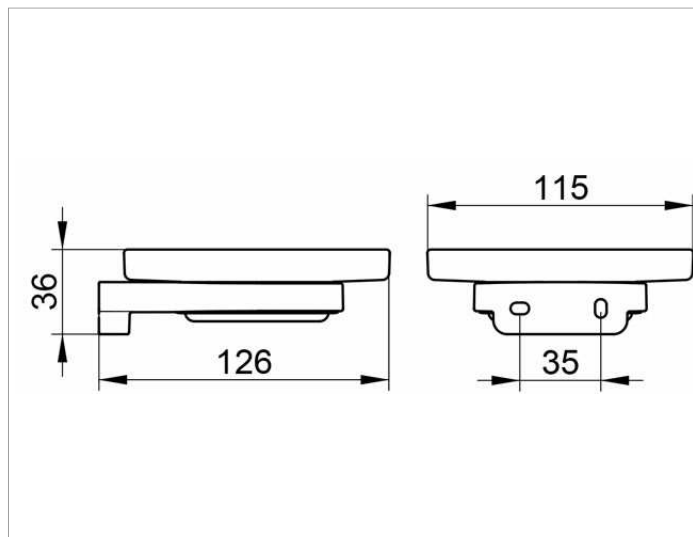

Collection Moll
12755019000 Porte-savon

PRODUIT

CARACTÉRISTIQUES DU PRODUIT

avec coupe en cristal amovible

SURFACE

chromé

DESSIN

SPÉCIFICATIONS

KEUCO COLLECTION MOLL soap holder 12755019000

Chrome-plated soap holder in an esthetic design, holder with slightly rounded edges

Complete with a removable crystal soap dish, (diameter 4-1/2"),

Easy to clean,

Width 4-1/2", height 1-7/16", projection 4-15/16"

The soap holder is fitted with 2 hidden fixing points incl. corrosion-free mounting material