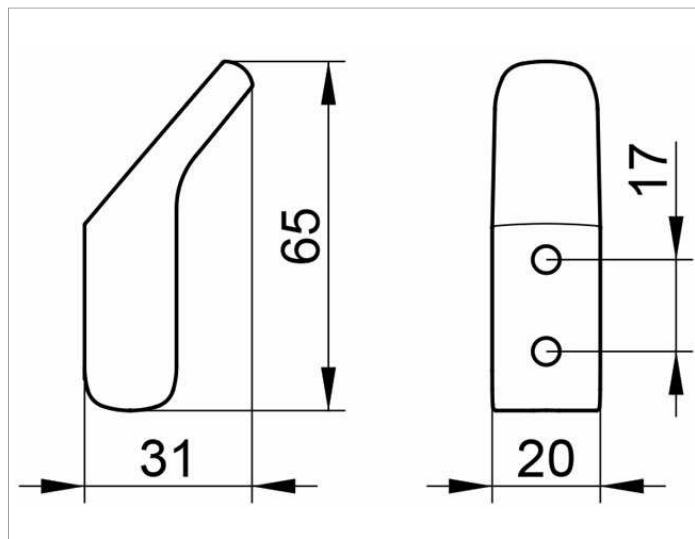

Collection Moll
12715010000 Patère

PRODUIT

DESSIN

SURFACE

chromé

SPÉCIFICATIONS

KEUCO COLLECTION MOLL towel hook 12715010000
Chrome-plated towel hook in an esthetic design with slightly rounded edges,
Rectangular base, rectangular supporting area, hook head rounded edges,
Easy to clean
Projection 1-1/4", Width 13/16", Total height 2-9/16"
The towel hook is fitted with 2 hidden fixing points, incl. corrosion-free material