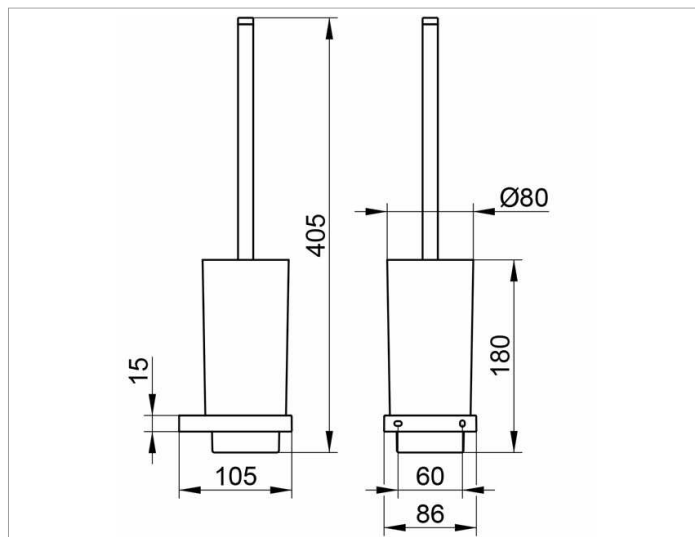

Edition 11

11164019000 Garniture de toilette

PRODUIT

CARACTÉRISTIQUES DU PRODUIT

complet avec pièce d'insertion en verre cristal, mat, brosse avec poignée et tête de brosse de rechange

SURFACE

chromé

DESSIN

SPÉCIFICATIONS

KEUCO EDITION 11 Toilet brushes 11164019000

High-gloss chrome plated toilet brush set in clear-cut design and geometric shapes,

Wall model, complete with frosted crystal glass insert and brush with handle and brush head replacement

removable frosted crystal used for easy cleaning

Height 7-1/16" (height includes brush 15-15/16"), diameter 3-1/8", 4-1/8"

The toilet brush set has 2 mounting points

delivery with corrosion resistant mounting hardware