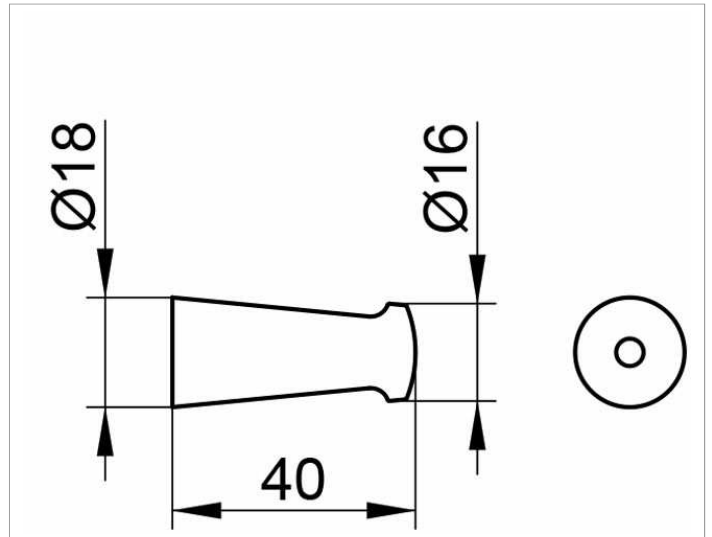

City.2  
02714010000 Patère

**PRODUIT**

**DESSIN**

**SURFACE**

chromé

**DIMENSION**

40 mm

**SPÉCIFICATIONS**

KEUCO CITY.2 towel hook 02714010000  
chrome plated towel hook in a new clear design  
easy to clean  
depth 40 mm  
The towel hook is fitted hidden  
Delivery incl. corrosion-free mounting material