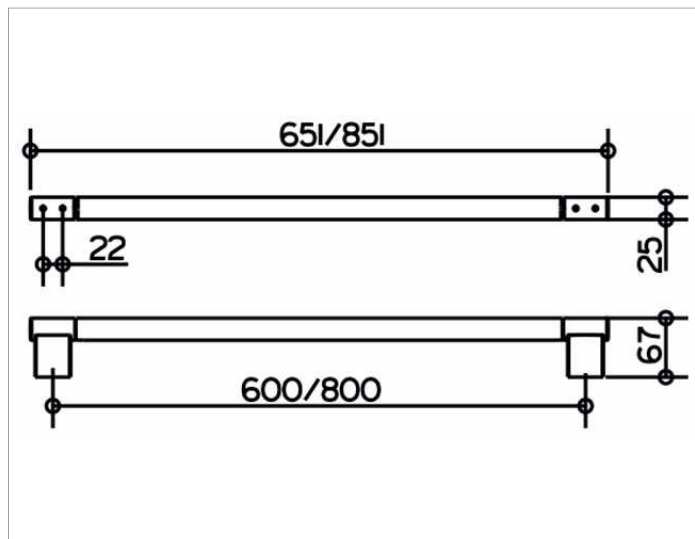

Plan
14901010600 Porte-serviettes

PRODUIT

DESSIN

SURFACE

chromé

DIMENSION

600 mm

SPÉCIFICATIONS

KEUCO PLAN towel rail 14901010600
 Chrome-plated towel rail, in a stylish yet functional design
 anti static, easy to clean
 Centre to centre 23-5/8" with overall width of 25-5/8"
 Depth 2-5/8"
 The towel rail is fitted with 4 hidden fixing points
 incl. corrosion-free mounting material