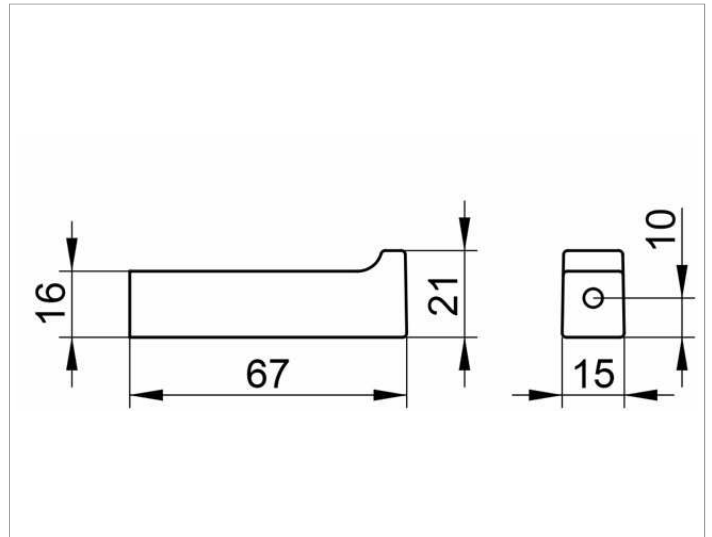

Edition 11

11116010000 Patère allongée

**PRODUIT**

**DESSIN**

**SURFACE**

chromé

**SPÉCIFICATIONS**

KEUCO EDITION 11 robe hooks 11116010000  
chromed in linear design and clear geometric shapes radius 2-5/8", max.  
Height 13/16"  
Delivery with corrosion resistant mounting hardware