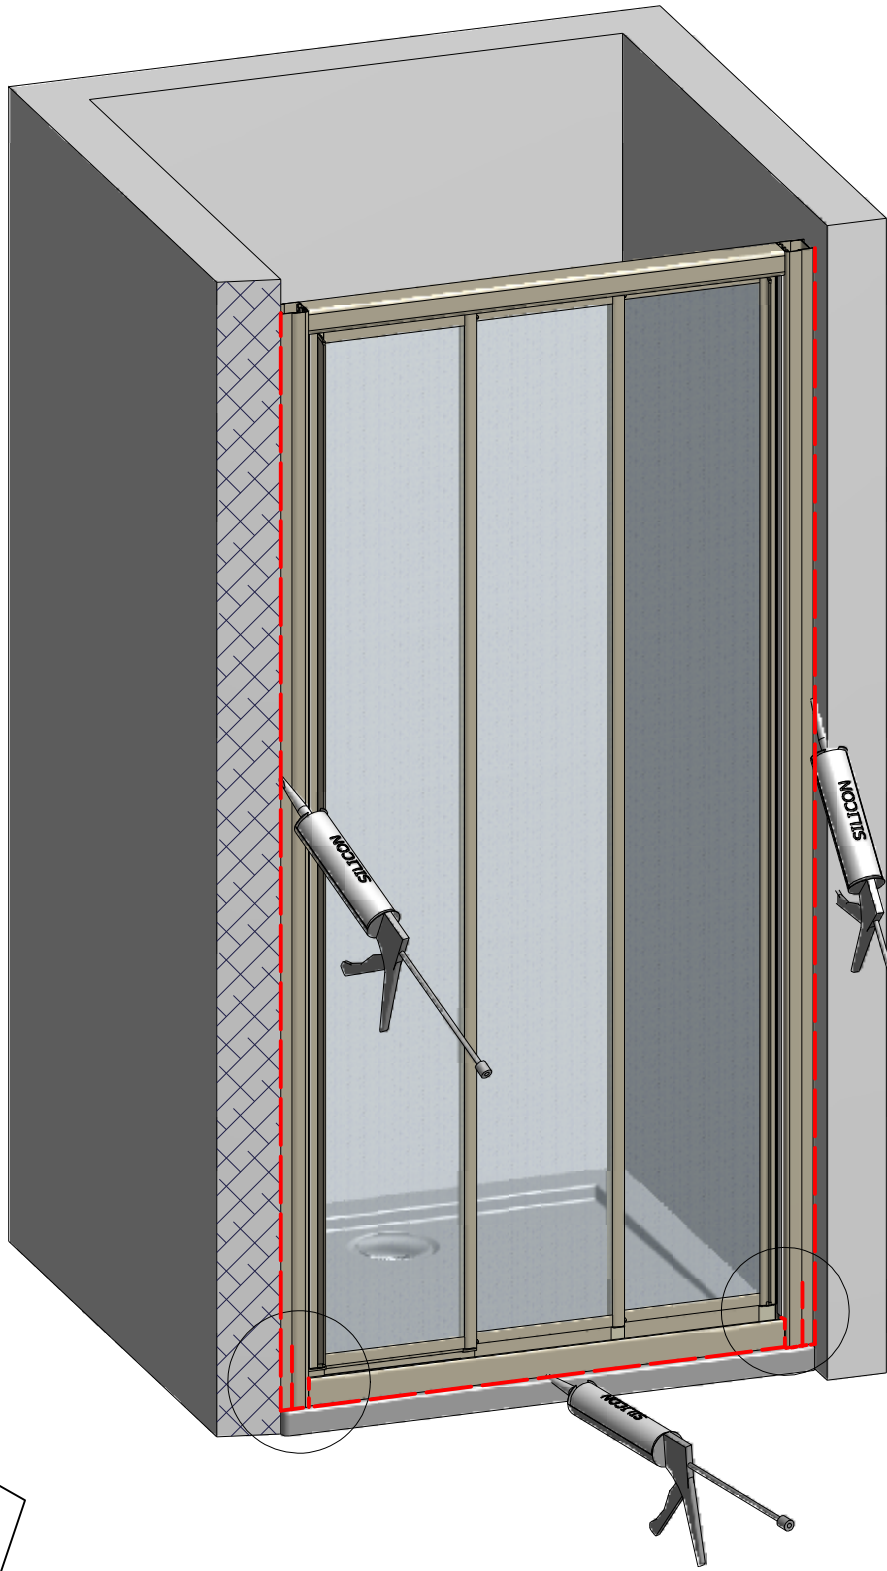

SILICONE

SILICONE

M

N

SILICONE
MIN 100mm

SILICONE
MIN 100mm

SILICONE

SILICONE